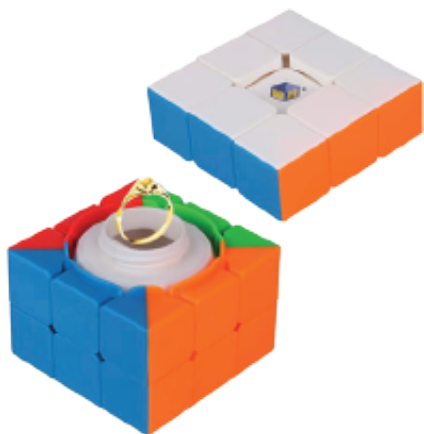

Product code: **2866**

Producer: **MFJS**

Model: **Meilong 2x2 + 3x3 Pack Stickerless**

Type: **2x2, 3x3**

Product code: **9098**

accessories

Producer: **YuXin**

Model: **Treasure Chest 3x3x3 Magic Cube Stickerless**