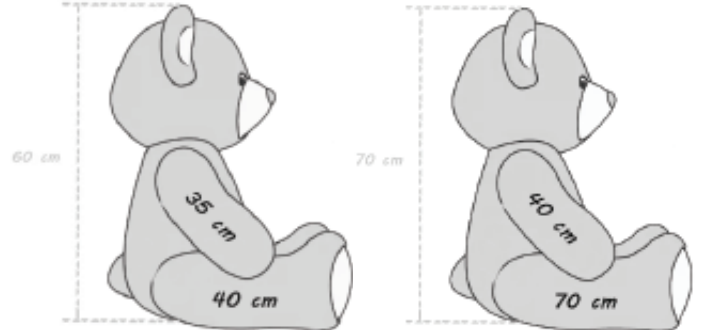

TEDDY BEARS

2426 |

TEDDY BEAR 130CM

Specifications

material: plush + polyester

safe for children

height: 130cm

safety: CE

TEDDY BEAR 190CM

Specifications

material: plush + polyester

safe for children

height: 190cm

safety: CE

Colors:

dark brown

light brown

white

2421 |

TEDDY BEAR 220CM

Specifications

material: plush + polyester

safe for children

height: 220cm

safe for children

height: 100/140cm

safety: CE

100cm
(4385)

140cm
(4386)

Colors:

black-white

zolta[®]
TRADE
zoltatrade.pl