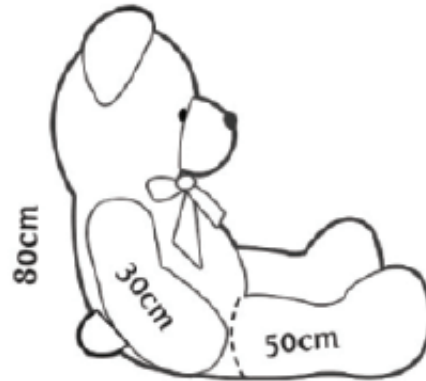

TEDDY BEARS

2426 |

TEDDY BEAR 130CM

Specifications

material: plush + polyester

safe for children

height: 130cm

safety: CE

Colors:

dark brown

light brown

white

2419 |

TEDDY BEAR 160CM

Specifications

material: plush + polyester

safe for children

height: 160cm

safety: CE

Colors:

dark brown

light brown

white

2420 |

TEDDY BEAR 190CM

Specifications

material: plush + polyester

safe for children

height: 190cm

safety: CE

Colors:

dark brown