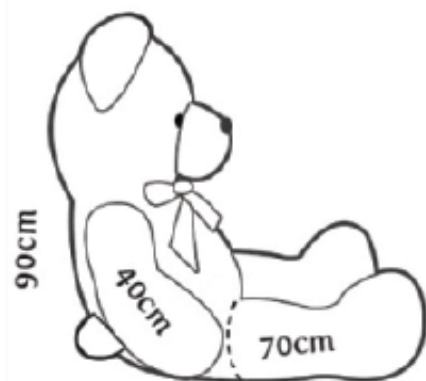

TEDDY BEARS

2426 |

TEDDY BEAR 130CM

Specifications

material: plush + polyester

safe for children

height: 130cm

safety: CE

Colors:

dark brown

light brown

white

2419 |

TEDDY BEAR 160CM

Specifications

material: plush + polyester

safe for children

height: 160cm

safety: CE

Colors:

dark brown

light brown

white

2420 |

TEDDY BEAR 190CM

Specifications

material: plush + polyester

safe for children

height: 190cm

safety: CE

Colors:

dark brown