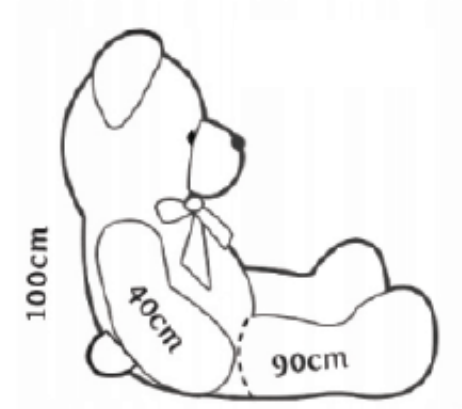

TEDDY BEARS

2426 |

TEDDY BEAR 130CM

Specifications

material: plush + polyester

safe for children

height: 130cm

safety: CE

safe for children

height: 160cm

safety: CE

Colors:

dark brown

light brown

white

2420 |

TEDDY BEAR 190CM

Specifications

material: plush + polyester

safe for children

height: 190cm

safety: CE

Colors:

dark brown

light brown

white

2421 |

TEDDY BEAR 220CM

Specifications

material: plush + polyester

safe for children

height: 220cm