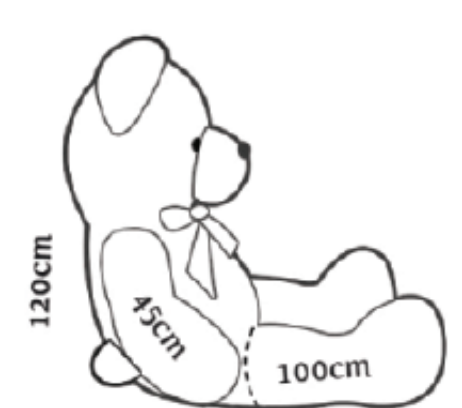

Specifications

material: plush + polyester

safe for children

height: 220cm

safety: CE