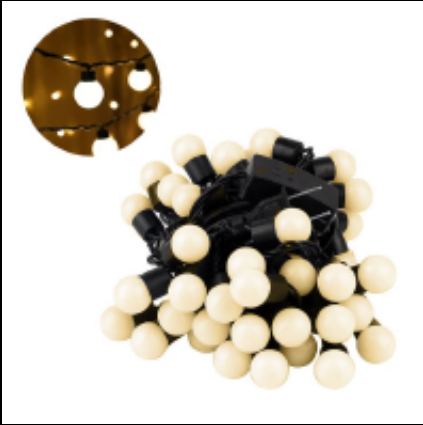

light points distance: 1m

voltage: 230V

waterproof rating: IP65

light points: 10

max 4 pcs. connection

material: plastic

Light colours:

● warm white