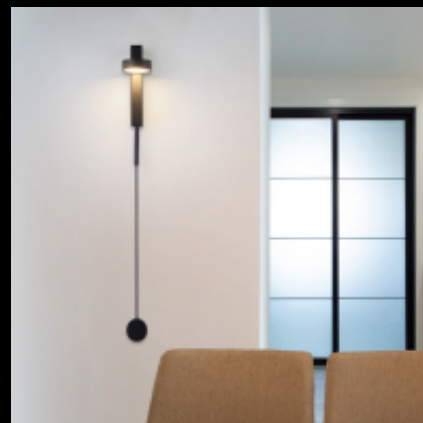

supply voltage: 230V, 50Hz

light points: 3

material: metal

length: 45cm

height: 7cm

depth: 7,3cm

OTHERS

Light colours: