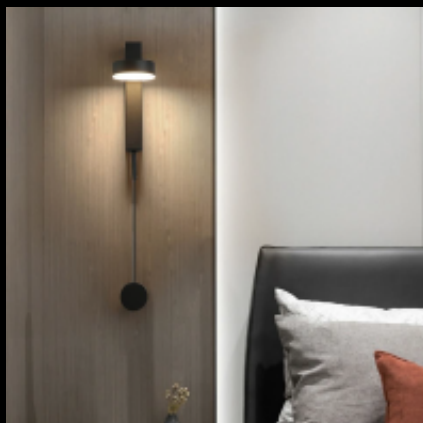

supply voltage: 230V, 50Hz

light points: 3

material: metal

length: 45cm

height: 7cm

depth: 7,3cm

OTHERS

Light colours: