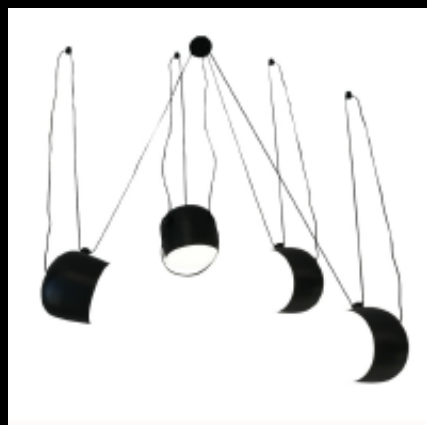

light source: E27 bulb (not included)

voltage: 230V

light points: 1

material: metal

lampshade diameter: 15cm

lampshade height: 16cm

wire length: 1m

total lamp height: 115cm

colour: black

lampshade diameter: 15cm

light source: E27 bulb (not included)

lampshade height: 16cm

voltage: 230V

wire length: 1m

light points: 3

total lamp height: 215cm

material: metal

sucker diameter: 45mm

colour: black

lampshade diameter: 15cm

light source: E27 bulb (not included)

lampshade height: 16cm

voltage: 230V

wire length: 2m