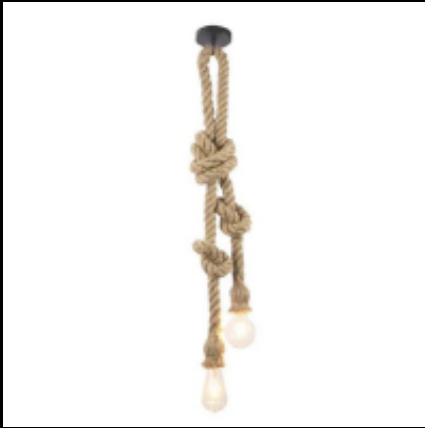

circle diameter: 27cm

ceiling canopy diameter: 10cm

ceiling canopy height: 2,5cm

wire length: 180cm
(adjustable)

colour: brown

material: jute, plastic

light source: E27 bulb (not included)

lamp height: 140cm